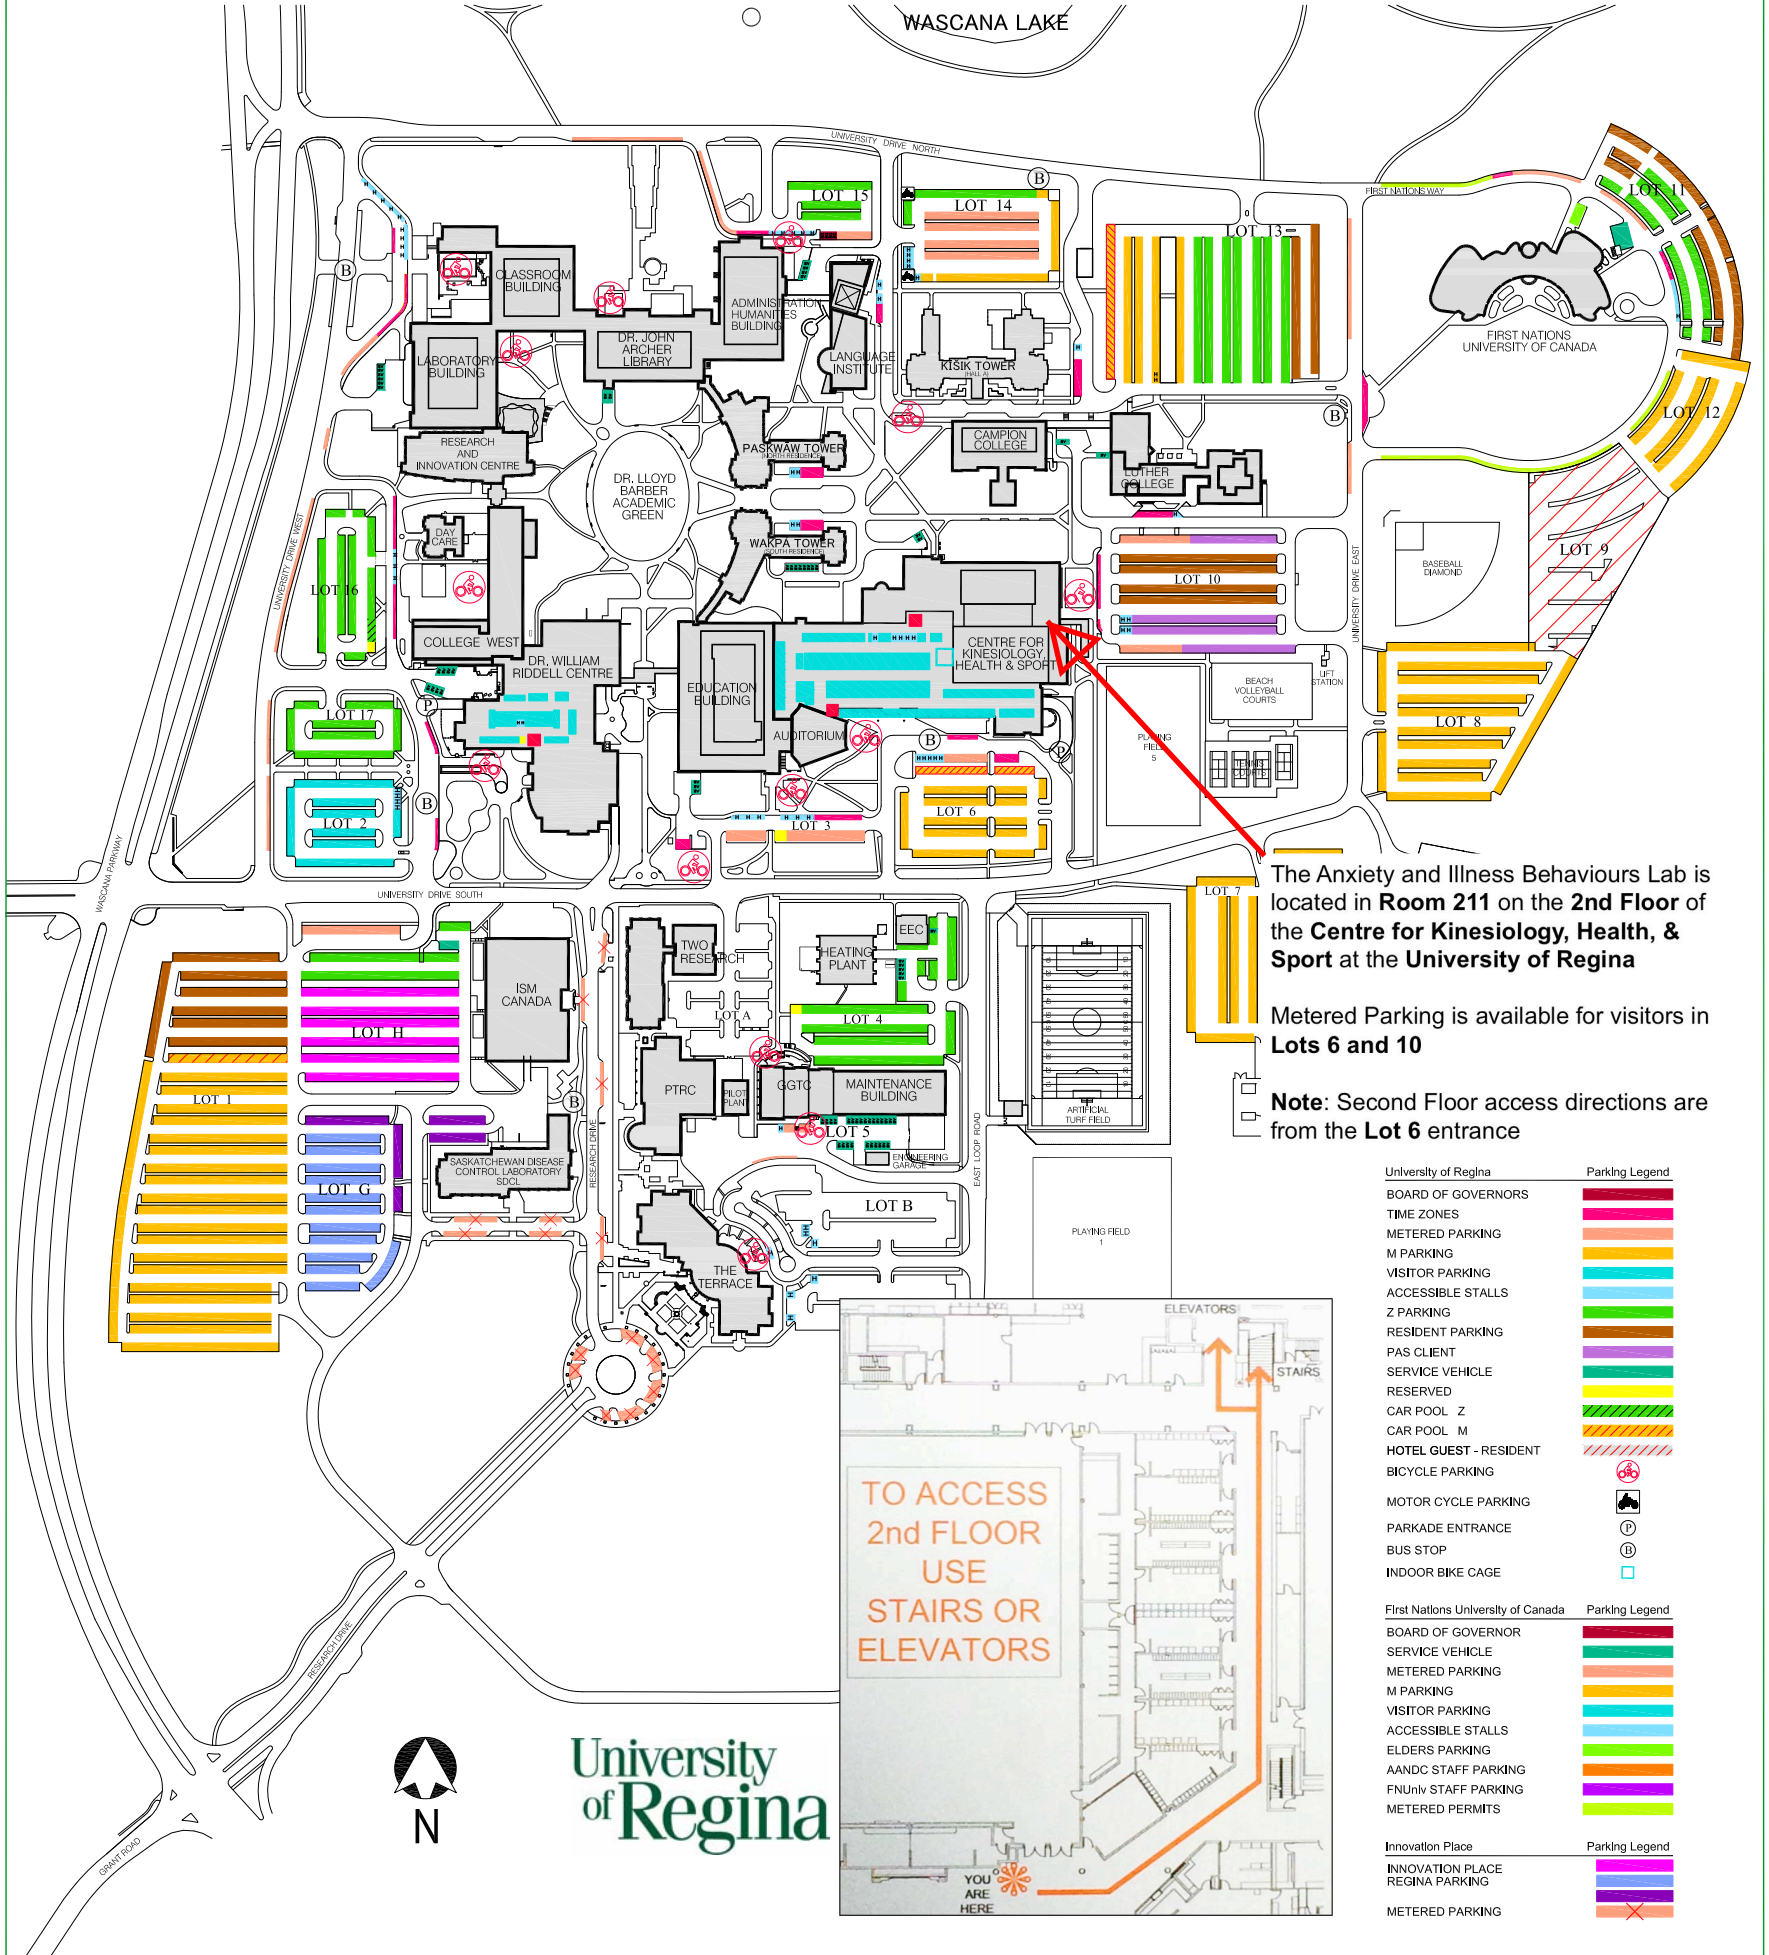

WASCANA LAKE

The Anxiety and Illness Behaviours Lab is located in Room 211 on the 2nd Floor of the Centre for Kinesiology, Health, & Sport at the University of Regina

Metered Parking is available for visitors in Lots 6 and 10